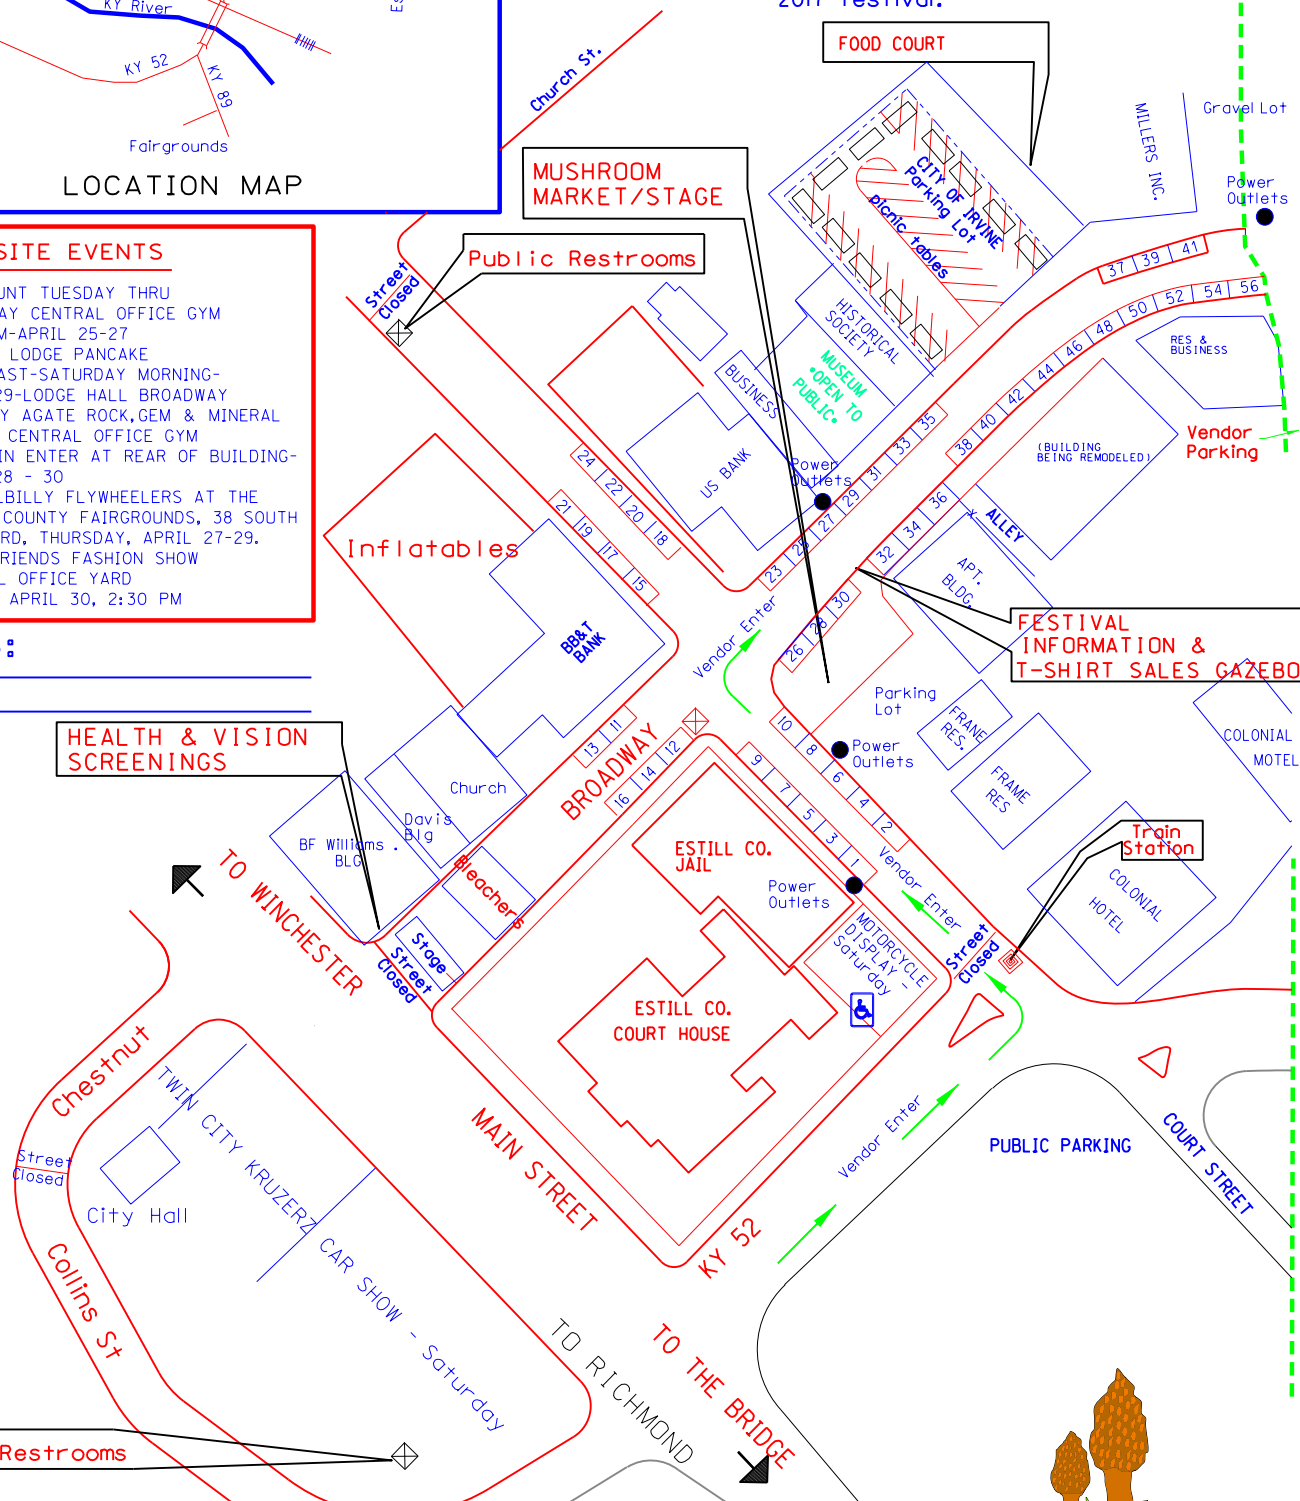

MOUNTAIN MUSHROOM FESTIVAL IRVINE, KENTUCKY 2017

Vendor's Map Welcome

The City of Irvine and the Mushroom Festival Committee hopes you enjoy your visit to our city and return to visit us. We pride ourselves in having a community with picturesque scenery, friendly people and a great mountain heritage. Thank you for sharing our 2017 festival.

AREA #1

- OFF SITE EVENTS**
1. AGATE HUNT TUESDAY THRU THURSDAY CENTRAL OFFICE GYM 9:00 AM-APRIL 25-27
 2. MASONIC LODGE PANCAKE BREAKFAST-SATURDAY MORNING-APRIL 29-LODGE HALL BROADWAY
 3. KENTUCKY AGATE ROCK, GEM & MINERAL SHOW - CENTRAL OFFICE GYM 253 MAIN ENTER AT REAR OF BUILDING-APRIL 28 - 30
 4. THE HILLBILLY FLYWHEELERS AT THE ESTILL COUNTY FAIRGROUNDS, 38 SOUTH IRVINE RD, THURSDAY, APRIL 27-29.
 5. FURRY FRIENDS FASHION SHOW CENTRAL OFFICE YARD SUNDAY APRIL 30, 2:30 PM

NOTES:

- HEALTH & VISION SCREENINGS**
- Public Restrooms**

"Where the Bluegrass Kisses the Mountains"