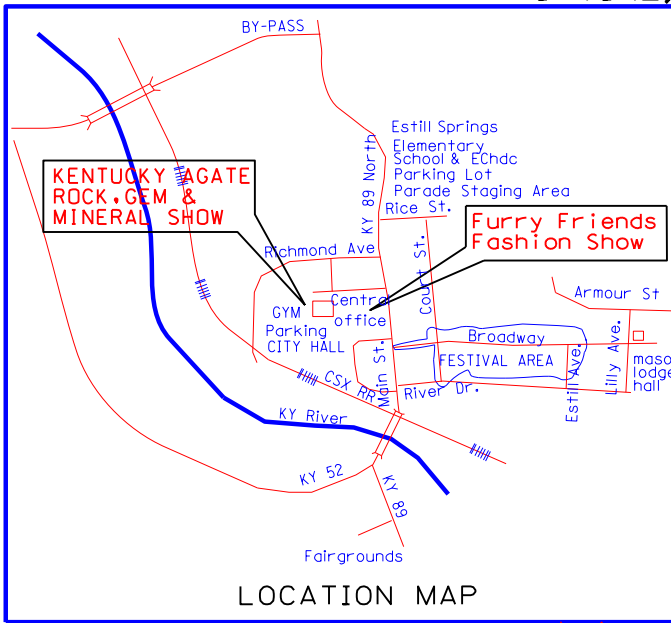

MOUNTAIN MUSHROOM FESTIVAL IRVINE, KENTUCKY 2017

Vendor's Map Welcome

The City of Irvine and the Mushroom Festival Committee hopes you enjoy your visit to our city and return to visit us. We pride ourselves in having a community with picturesque scenery, friendly people and a great mountain heritage. Thank you for sharing our 2017 festival.

AREA #1

- OFF SITE EVENTS**
1. AGATE HUNT TUESDAY THRU THURSDAY CENTRAL OFFICE GYM 9:00 AM-APRIL 25-27
 2. MASONIC LODGE PANCAKE BREAKFAST-SATURDAY MORNING-APRIL 29-LODGE HALL BROADWAY
 3. KENTUCKY AGATE ROCK, GEM & MINERAL SHOW - CENTRAL OFFICE GYM 253 MAIN ENTER AT REAR OF BUILDING-APRIL 28 - 30
 4. THE HILLBILLY FLYWHEELERS AT THE ESTILL COUNTY FAIRGROUNDS, 38 SOUTH IRVINE RD, THURSDAY, APRIL 27-29.
 5. FURRY FRIENDS FASHION SHOW CENTRAL OFFICE YARD SUNDAY APRIL 30, 2:30 PM

NOTES:

- HEALTH & VISION SCREENINGS**
- Public Restrooms**

"Where the Bluegrass Kisses the Mountains"