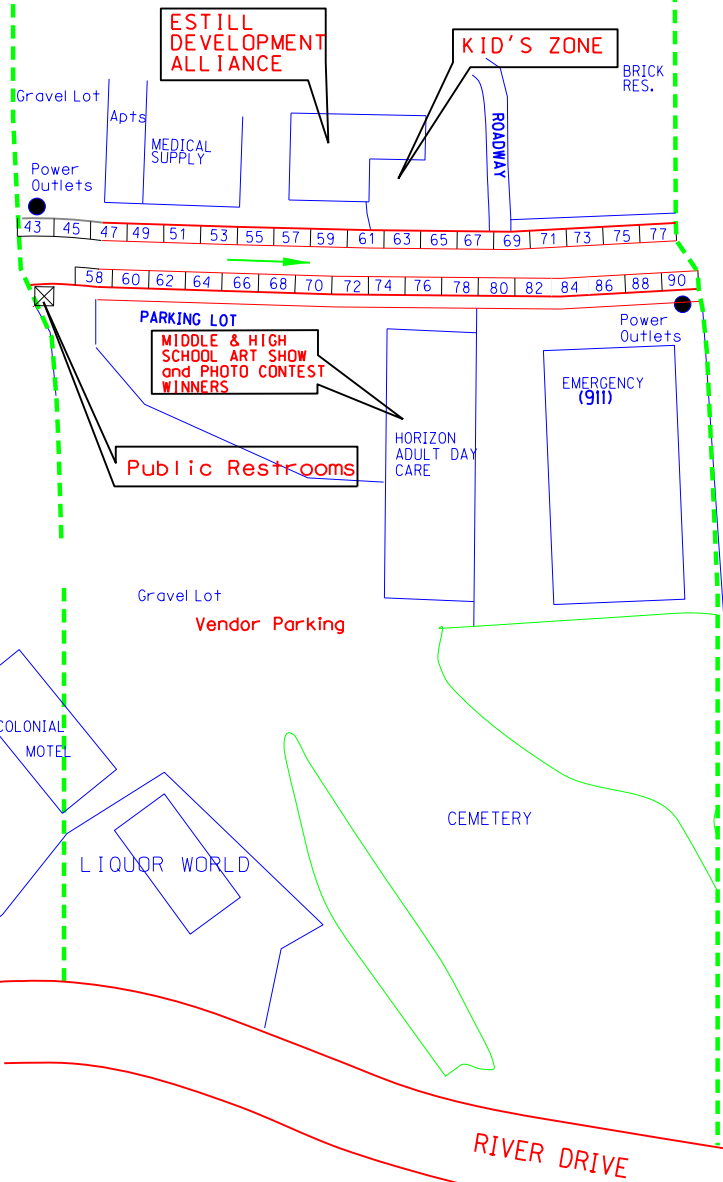

MOUNTAIN MUSHROOM FESTIVAL IRVINE, KENTUCKY 2017

AREA #2

Vendor's Map

Welcome

The City of Irvine and the Mushroom Festival Committee hopes you enjoy your visit to our city and return to visit us. We pride ourselves in having a community with picturesque scenery, friendly people and a great mountain heritage. Thank you for sharing our 2017 festival.

OFF SITE EVENTS

1. AGATE HUNT TUESDAY THRU THURSDAY CENTRAL OFFICE GYM 9:00 AM-APRIL 25-27
2. MASONIC LODGE PANCAKE BREAKFAST-SATURDAY MORNING-APRIL 29-LODGE HALL BROADWAY
3. KENTUCKY AGATE ROCK, GEM & MINERAL SHOW - CENTRAL OFFICE GYM 253 MAIN ENTER AT REAR OF BUILDING-APRIL 28 - 30
4. THE HILLBILLY FLYWHEELERS AT THE ESTILL COUNTY FAIRGROUNDS, 38 SOUTH IRVINE RD, THURSDAY, APRIL 27-29.
5. FURRY FRIENDS FASHION SHOW CENTRAL OFFICE YARD SUNDAY APRIL 30, 2:30 PM