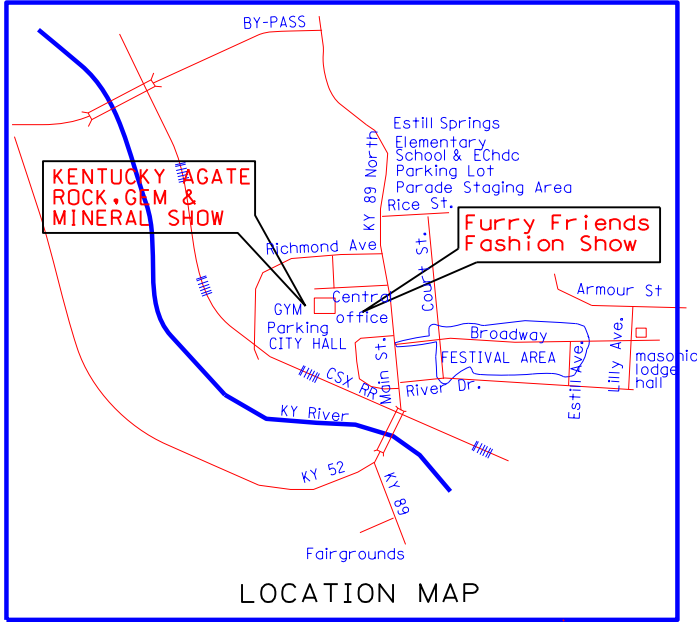

MOUNTAIN MUSHROOM FESTIVAL IRVINE, KENTUCKY 2017

AREA #2

Vendor's Map

Welcome

The City of Irvine and the Mushroom Festival Committee hopes you enjoy your visit to our city and return to visit us. We pride ourselves in having a community with picturesque scenery, friendly people and a great mountain heritage. Thank you for sharing our 2017 festival.

OFF SITE EVENTS

1. AGATE HUNT TUESDAY THRU THURSDAY CENTRAL OFFICE GYM 9:00 AM-APRIL 25-27
2. MASONIC LODGE PANCAKE BREAKFAST-SATURDAY MORNING-APRIL 29-LODGE HALL BROADWAY
3. KENTUCKY AGATE ROCK, GEM & MINERAL SHOW - CENTRAL OFFICE GYM 253 MAIN ENTER AT REAR OF BUILDING-APRIL 28 - 30
4. THE HILLBILLY FLYWHEELERS AT THE ESTILL COUNTY FAIRGROUNDS, 38 SOUTH IRVINE RD, THURSDAY, APRIL 27-29.
5. FURRY FRIENDS FASHION SHOW CENTRAL OFFICE YARD SUNDAY APRIL 30, 2:30 PM